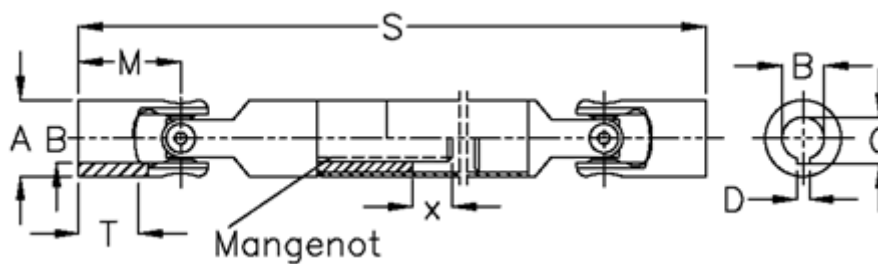

Article number: 076321031

Description: Slip shaft 0.632.103.001 needle bearing  
S=234 X=30 Bore 20H7 w/keyway

## Measures

A	= 32	T = 25
B H7	= 20	x = 30
C	= 22.8	
D	= 6	
Longitudinal ribs	= 6x16x20	
M	= 43	
MD max N m	= 40	
s	= 234	